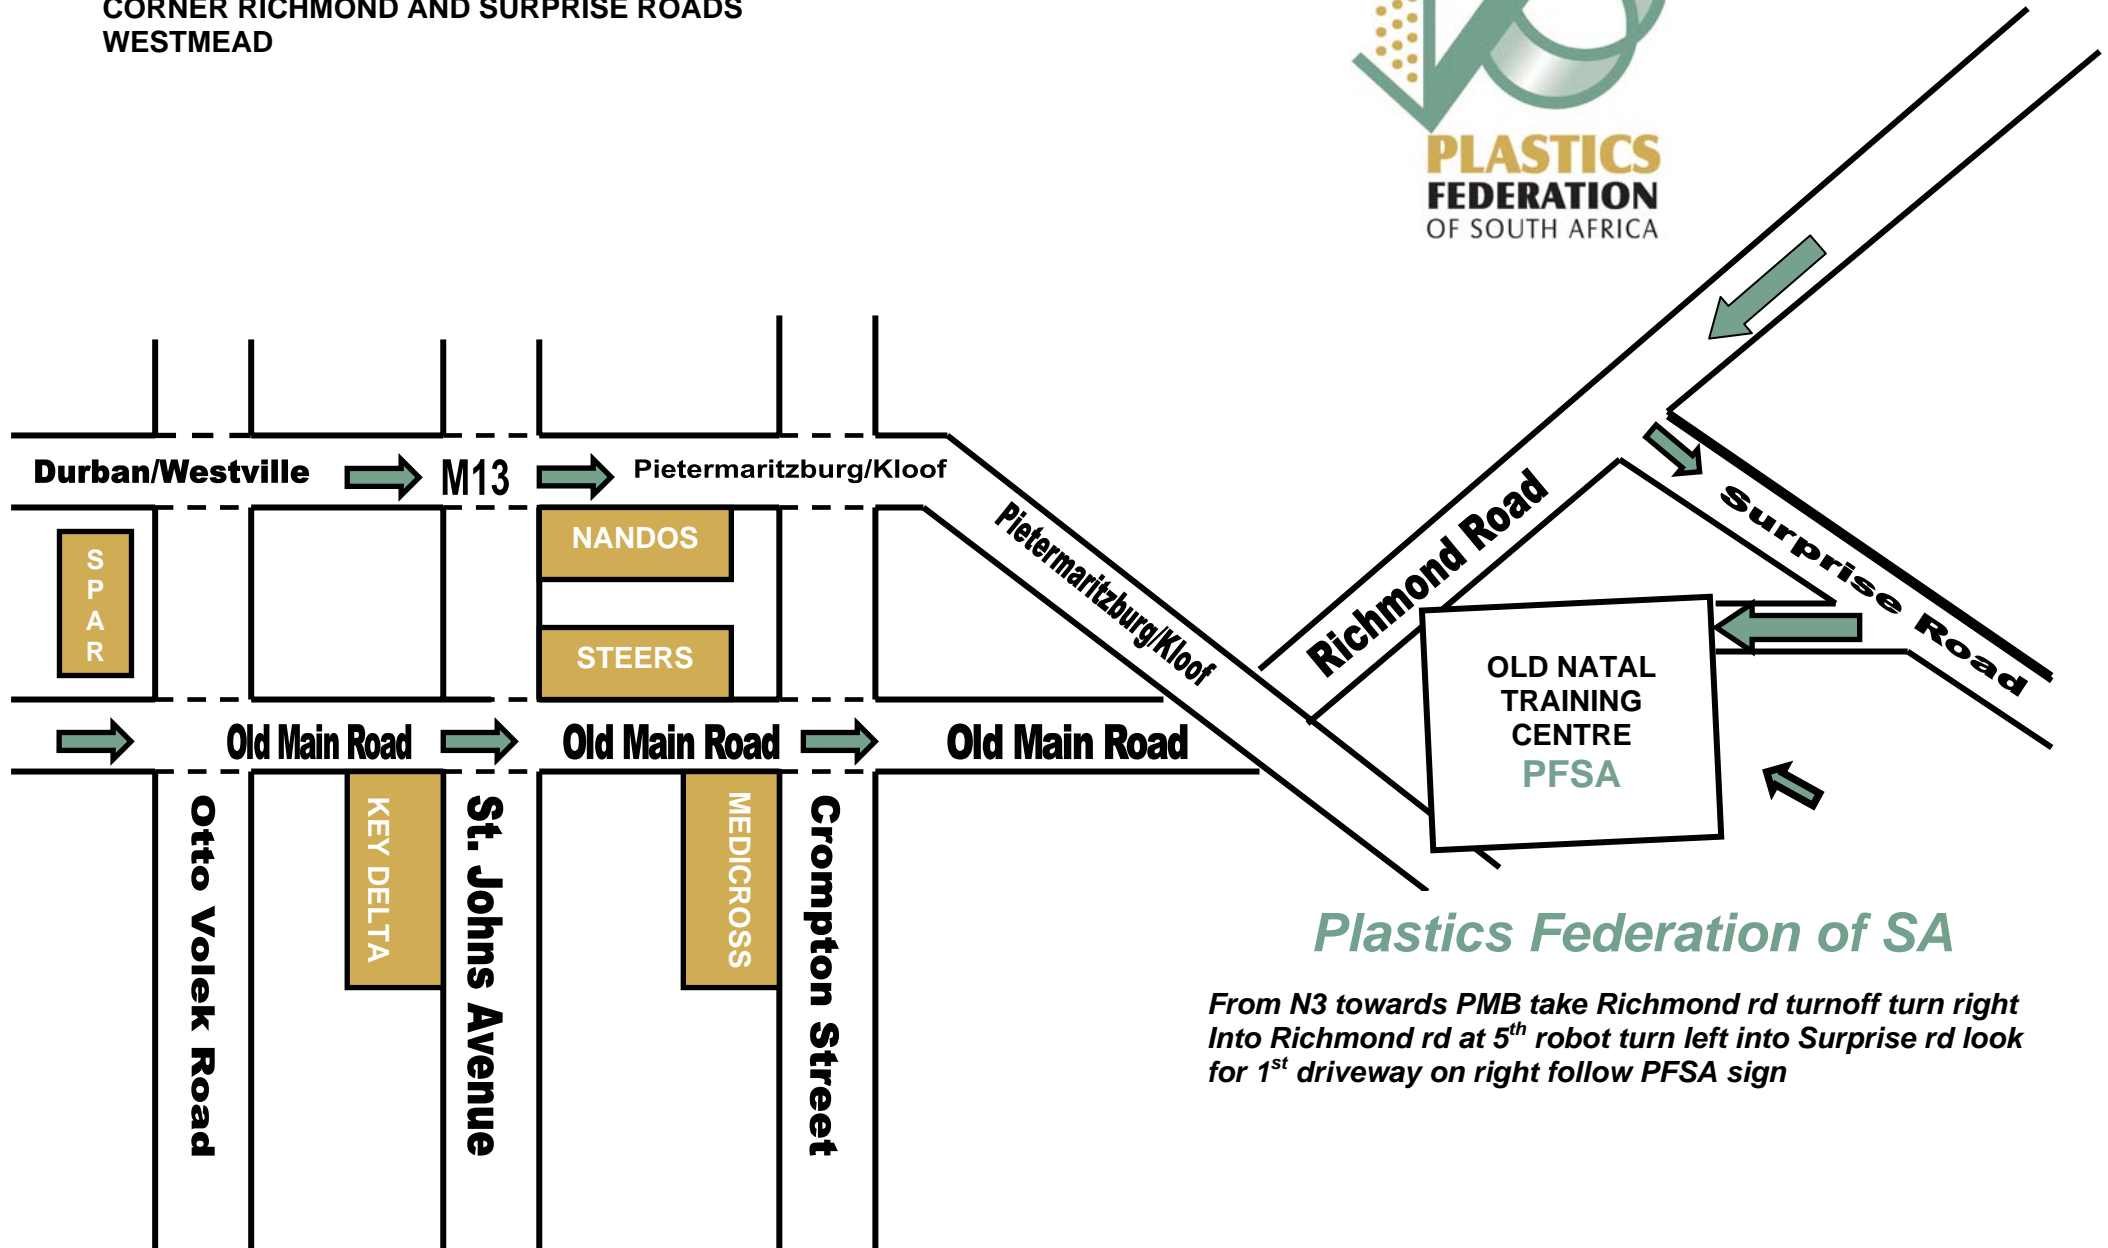

PLASTICS FEDERATION OF SA
KZN EXPERIMENTAL COLLEGE
(OLD NATAL TRAINING CENTRE)
CORNER RICHMOND AND SURPRISE ROADS
WESTMEAD

TEL: (031) 702 7222/7255
FAX: (031) 702 7322
CELL: 083 653 9227

Plastics Federation of SA

*From N3 towards PMB take Richmond rd turnoff turn right
Into Richmond rd at 5th robot turn left into Surprise rd look
for 1st driveway on right follow PFSA sign*